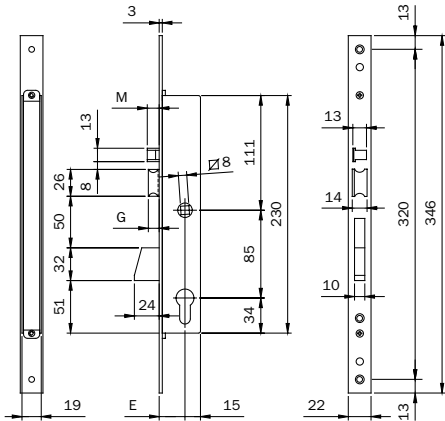

Code  
Status  
Single  
package  
Multiple  
package  
Min. ord.

**Electa - electric lock,  
stainless steel forend mm 22**

Electric mortice lock for metal frames, **LATERAL LOCKING, 12V AC-DC**, operating with European-profile cylinder  
Forend mm. **346 x 22 x 3** in stainless **STEEL**. Rotating **LATCHBOLT** 24 mm. throw. Self-locking deadbolt only. Deadlocking by electric pulse,  
key or handle follower mm. 8. Separate loading spring. 2 escutcheons. Pair of forend spacers.  
Fixing screws. Instructions sheet.

**Accessories to be ordered separately:**

Striking plates (See Striking Plates Section)

Backset mm. 25	<b>781802252</b>	A	1	10	10
Backset mm. 30	<b>781802302</b>	A	1	10	10
Backset mm. 35	<b>781802352</b>	A	1	10	10

Electric mortice lock for metal frames, **LATERAL LOCKING, 12V AC-DC**, operating with European-profile cylinder  
Forend mm. **346 x 22 x 3** in stainless **STEEL**. Rotating **LATCHBOLT** 24 mm. throw.  
**SELF-LOCKING DEADBOLT, EXTENDED BY + MM. 5**. Deadlocking by electric pulse, key or handle follower  
mm. 8. Separate loading spring extended by + mm.5. 2 escutcheons. Pair of forend spacers.  
Fixing screws. Instructions sheet.

Electric mortice lock for metal frames, **LATERAL LOCKING, 12V AC-DC**, operating with European-profile cylinder  
Forend mm. **346 x 22 x 3** in stainless **STEEL**. Rotating **LATCHBOLT** 24 mm. throw. Self-locking deadbolt.  
Deadlocking by electric pulse, key or handle follower mm. 8. Separate loading spring extended by + mm. 5.  
2 escutcheons. Pair of forend spacers.  
Fixing screws. Instructions sheet.